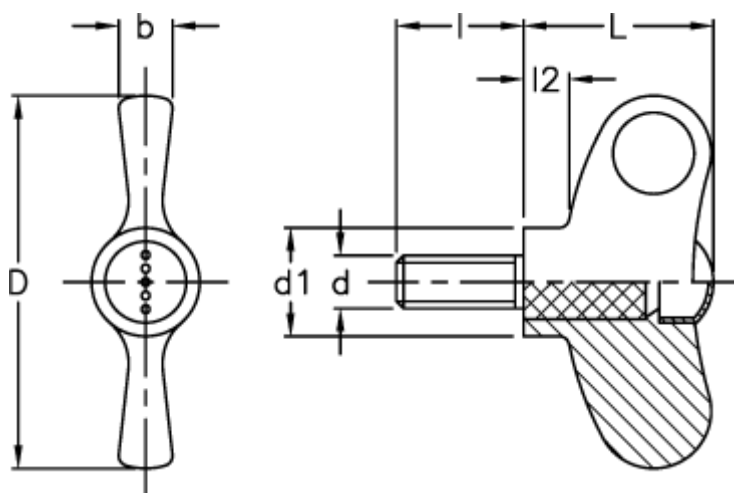

Article number: 23052238164

Description: E+G Wing screw  
EWN.70 p-M8x30-C4, yellow cap

## Measures

b	= 10
D	= 70
d1	= 20.0
d 6g	= M8
l	= 30
L	= 36
l2	= 8.0